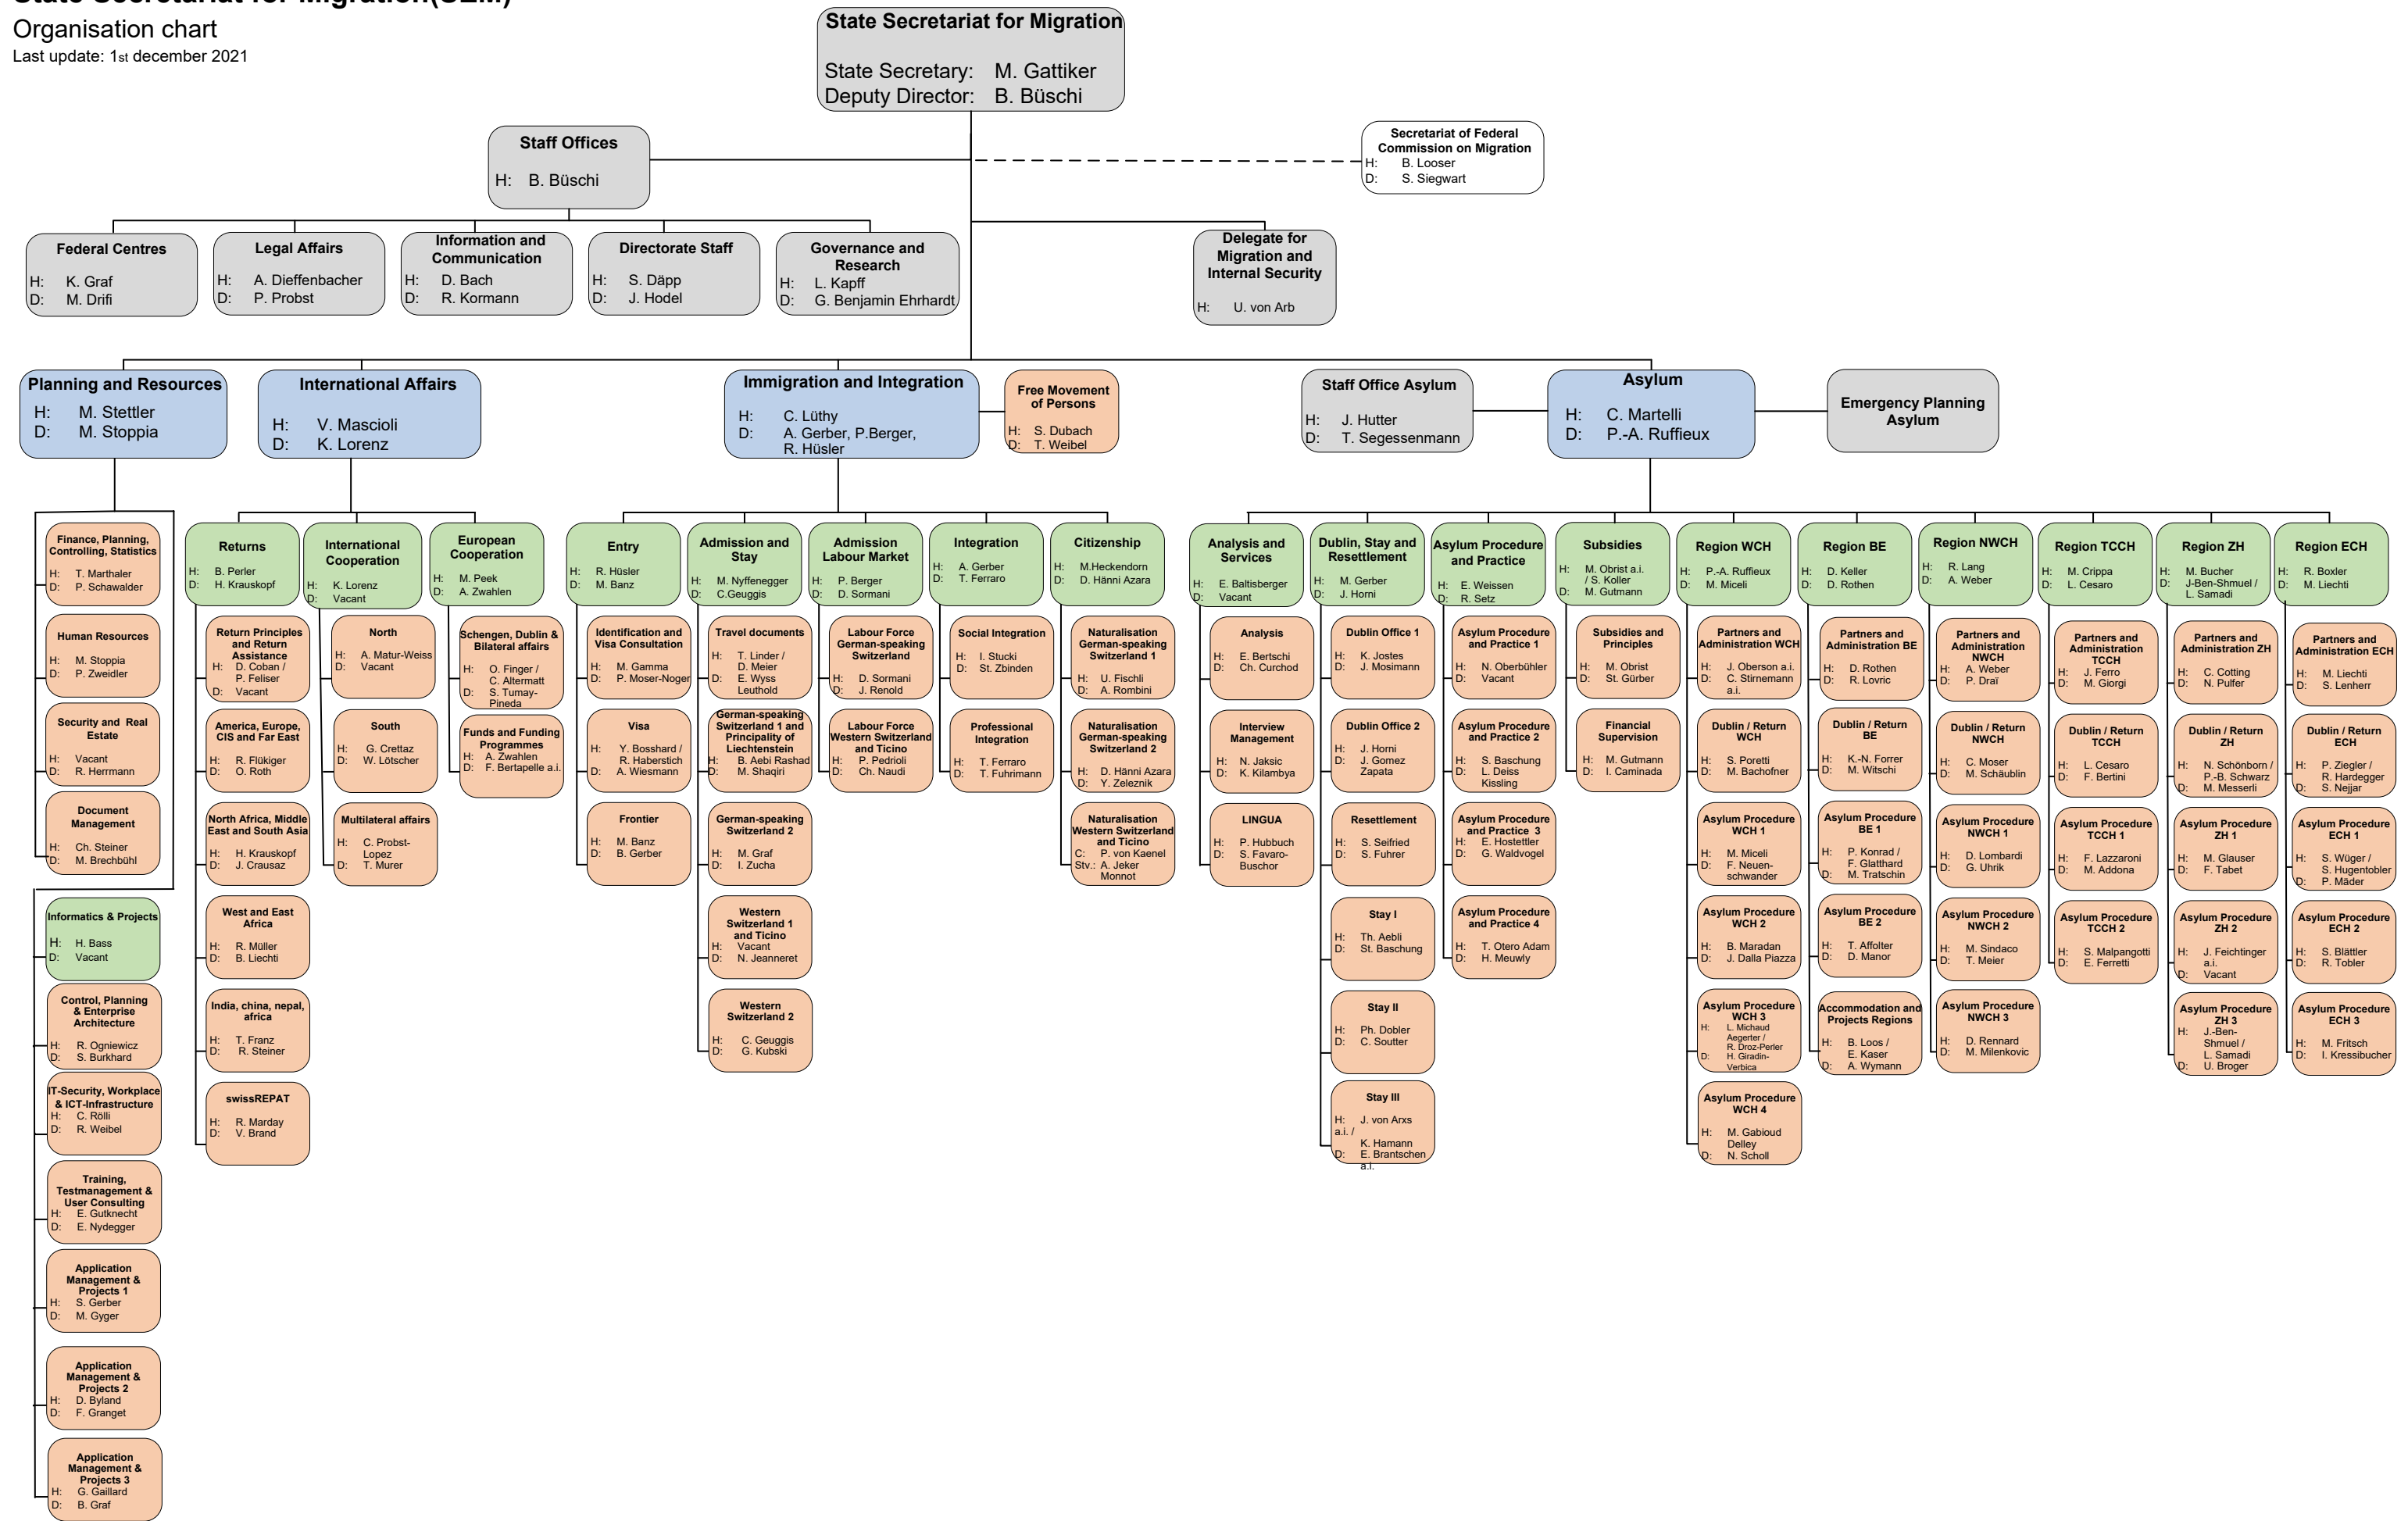

State Secretariat for Migration(SEM)

Organisation chart

Last update: 1st december 2021

- Director / Staff offices
- Directorates
- Divisions
- Sections